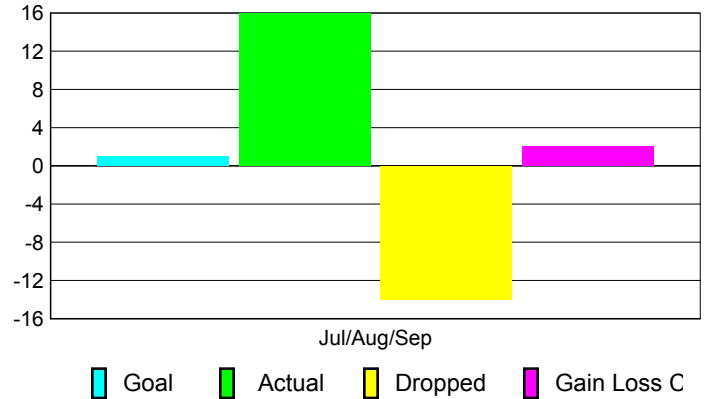

Membership Results 2010-2011

Goal, New, Dropped, Gain/Loss